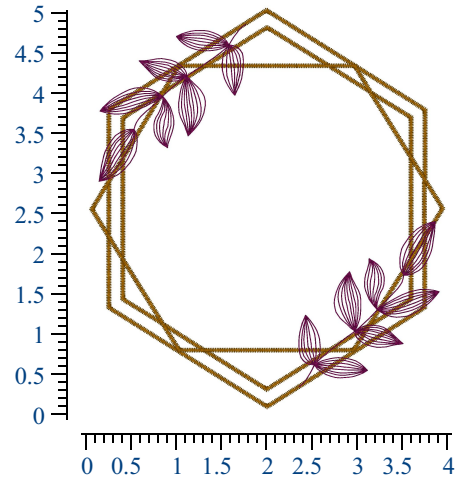

Design Details: Triple Hexagon Frame
Dimensions: 4.83H X 4.00W In
Stitch Count: 7,609

For best results we recommend using **GUNOLD** stabilizer

Thread Manufacturer(s): Gunold Poly 40

Color Information

Color 1:
Color 2: