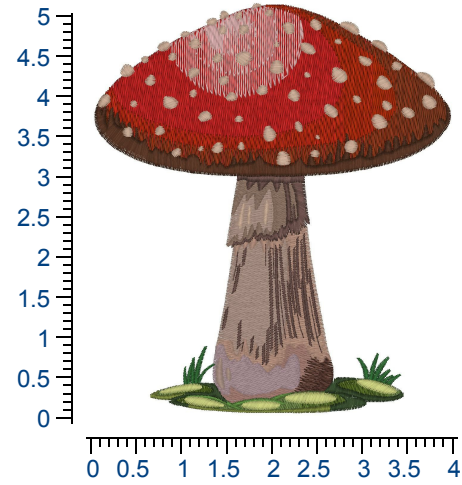

For best results we recommend using **GUNOLD®** stabilizer

Design Details: Toadstool Mushroom

Dimensions: 4.93H X 4.00W In

Stitch Count: 24,870

Thread Manufacturer(s): Gunold Poly 40

Color Information

Color 1: 61389	Comment 1:
Color 2: 61131	Comment 2:
Color 3: 61389	Comment 3:
Color 4: 61149	Comment 4:
Color 5: 61508	Comment 5:
Color 6: 61389	Comment 6:
Color 7: 61211	Comment 7:
Color 8: 61212	Comment 8:
Color 9: 61054	Comment 9:
Color 10: 61101	Comment 10:
Color 11: 61176	Comment 11:
Color 12: 61175	Comment 12:
Color 13: 61049	Comment 13:
Color 14: 61361	Comment 14:
Color 15: 61208	Comment 15:
Color 16: 61104	Comment 16:
Color 17: 61021	Comment 17:
Color 18: 61015	Comment 18:
Color 19: 61034	Comment 19:
Color 20: 61035	Comment 20:
Color 21: 61057	Comment 21:
Color 22: 61054	Comment 22: