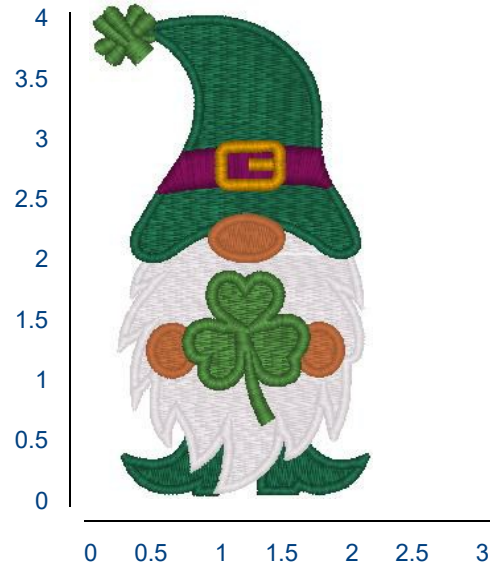

Design Details: St. Patricks Gnome  
Dimensions: 4.00H X 2.17W In Stitch  
Count: 12,714

For best results we recommend using **GUNOLD®** stabilizer

Thread Manufacturer(s): Gunold Poly 40

Color Information

Color 1:   
Color 2:   
Color 3:   
Color 4:   
Color 5:   
Color 6:   
Color 7:

Comment 1:   
Comment 2:   
Comment 3:   
Comment 4:   
Comment 5:   
Comment 6:   
Comment 7: