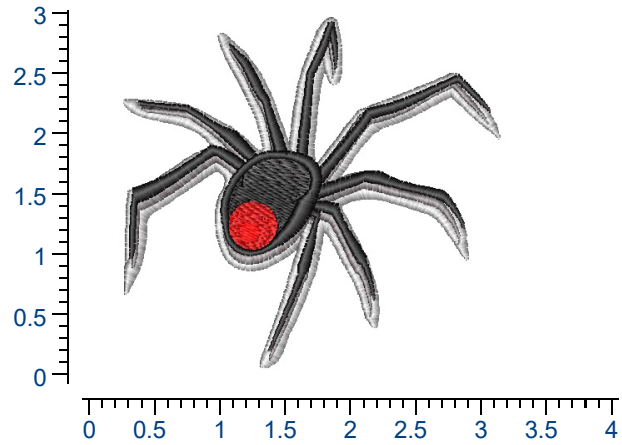

Design Details: Spider

Dimensions: 3.00H X 3.23W In

Stitch Count: 9,668

For best results we recommend using **GUNOLD®** stabilizer

Thread Manufacturer(s): Gunold Poly 40

Color Information

Color 1:
Color 2:
Color 3:
Color 4:
Color 5:
Color 6: