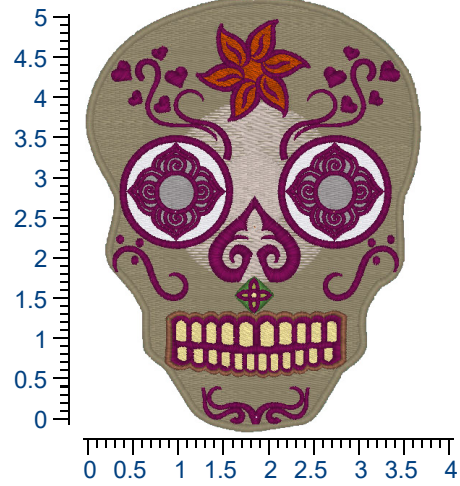

For best results we recommend using **GUNOLD® stabilizer**

Design Details: Skull

Dimensions: 5.00H X 3.83W In

Stitch Count: 36,721

Thread Manufacturer(s): Gunold Poly 40

Color Information

- Color 1: 61386
- Color 2: 61085
- Color 3: 61039
- Color 4: 61005
- Color 5: 61001
- Color 6: 61357
- Color 7: 61005
- Color 8: 61001
- Color 9: 61357
- Color 10: 61005
- Color 11: 61066
- Color 12: 61005
- Color 13: 61128
- Color 14: 61452
- Color 15: 61177
- Color 16: 61066
- Color 17: 61005