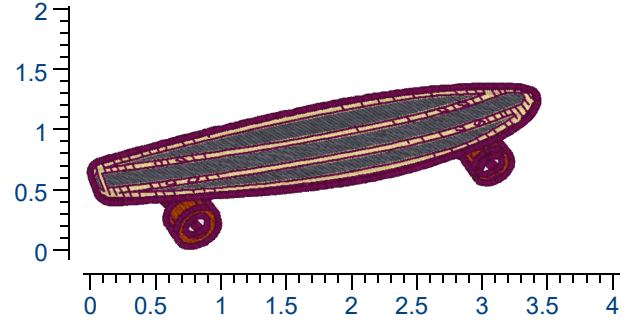

Design Details: Skateboard

Dimensions: 1.28H X 3.50W In

Stitch Count: 7,434

For best results we recommend using **GUNOLD®** stabilizer

Thread Manufacturer(s): Gunold Poly 40

Color Information

Color 1: 61355
Color 2: 61001
Color 3: 61147
Color 4: 61061
Color 5: 61005