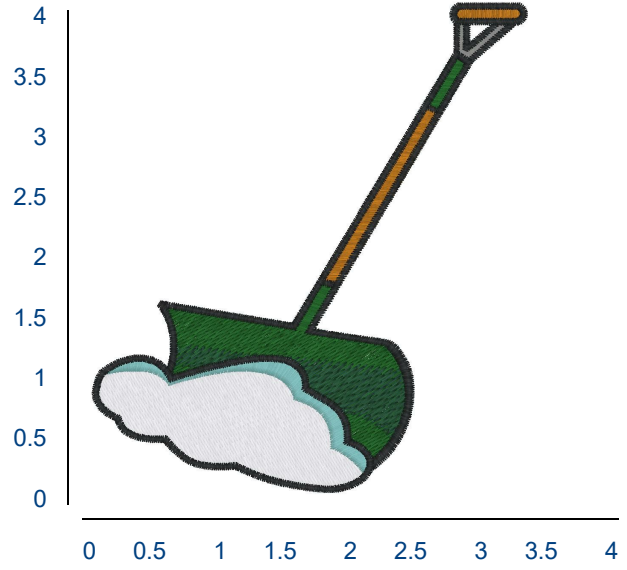

Design Details: Shovel Snow
 Dimensions: 4.00H X 3.40W In
 Stitch Count: 7,354

For best results we recommend using **GUNOLD stabilizer**

Thread Manufacturer(s): Gunold Poly 40

Color Information

- Color 1:
- Color 2:
- Color 3:
- Color 4:
- Color 5:
- Color 6:
- Color 7: