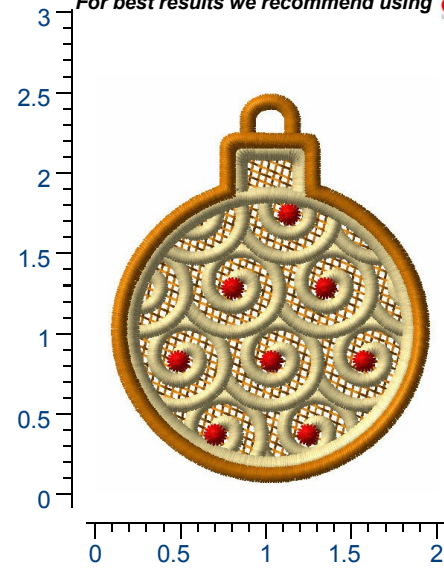

Design Details:

Dimensions: 2.54H X 2.00W In

Stitch Count: 7607

For best results we recommend using **GUNOLD® stabilizer**

Thread Manufacturer(s): Gunold Poly 40

Color Information

Color 1:   
Color 2:   
Color 3:   
Color 4:

Comment 1:   
Comment 2:   
Comment 3:   
Comment 4: