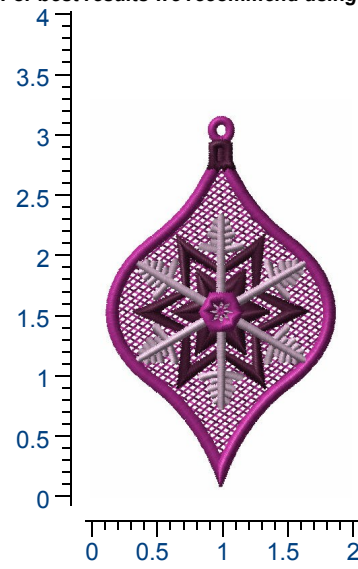

Design Details:

Dimensions: 3.21H X 2.00W In

Stitch Count: 6327

For best results we recommend using **GUNOLD®** stabilizer

Thread Manufacturer(s): Gunold Poly 40

Color Information

Color 1:   
Color 2:   
Color 3:   
Color 4:

Comment 1:   
Comment 2:   
Comment 3:   
Comment 4: