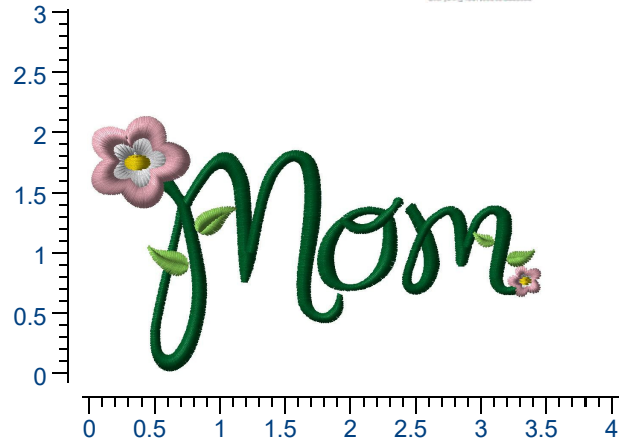

Design Details: Mom

Dimensions: 2.11H X 3.500W

In Stitch Count: 3,869

For best results we recommend using **GUNOLD**  stabilizer

Thread Manufacturer(s): Gunold Poly 40

Color Information

Color 1:
Color 2:
Color 3:
Color 4:
Color 5: