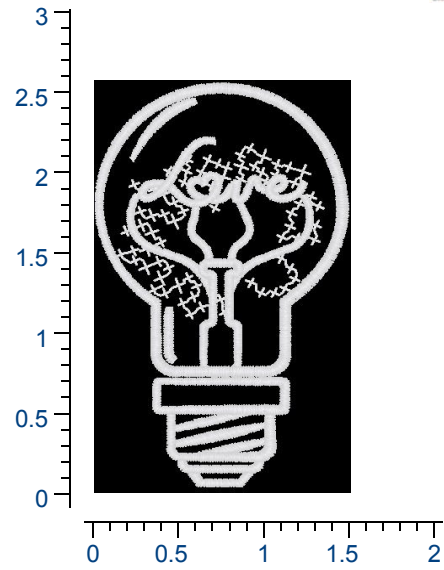

Design Details:

Dimensions: 2.50H X 1.50W In

Stitch Count: 3694

For best results we recommend using **GUNOLD®**

Thread Manufacturer(s): Gunold Poly 40 and Gunold Poly 60

Color 1:

Comment 1:

Color 2: