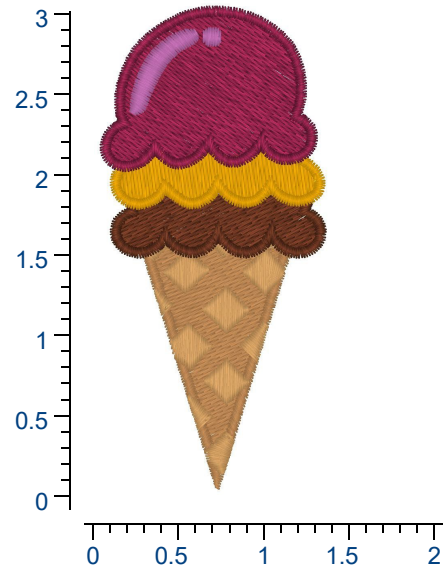

Design Details: Ice Cream Cone  
Dimensions: 3.00H X 1.39W In  
Stitch Count: 5,677

For best results we recommend using **GUNOLD**  stabilizer

Thread Manufacturer(s): Gunold Poly 40

Color Information

Color 1:   
Color 2:   
Color 3:   
Color 4:   
Color 5:   
Color 6: