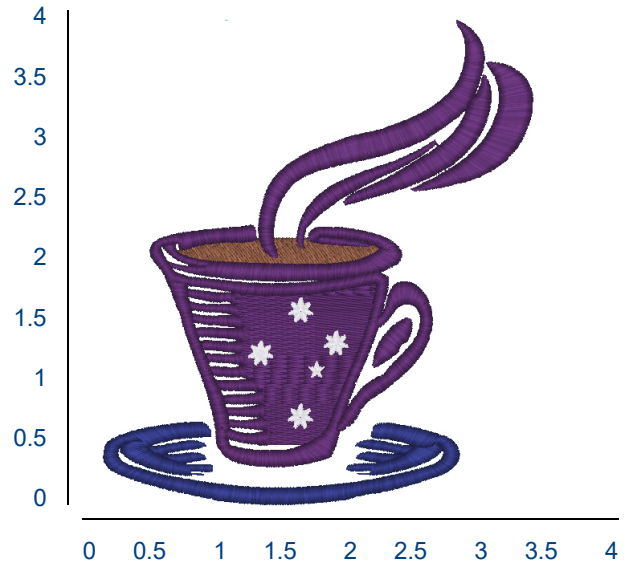

Design Details: Hot Drink

Dimensions: 3.94H X 3.50W In

Stitch Count: 9,127

For best results we recommend using **GUNOLD**  stabilizer

Thread Manufacturer(s): Gunold Poly 40

Color Information

Color 1:   
Color 2:   
Color 3:   
Color 4: