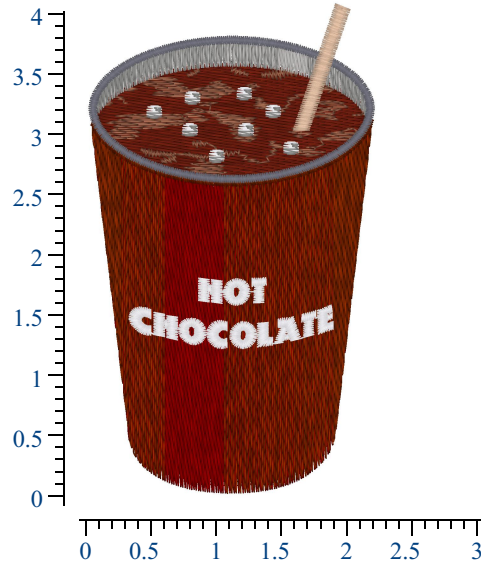

Design Details: Hot Chocolate  
 Dimensions: 4.00H X 2.26W In  
 Stitch Count: 13,542

For best results we recommend using **GUNOLD® stabilizer**

Thread Manufacturer(s): Gunold Poly 40

Color Information

Color 1:	61399
Color 2:	61402
Color 3:	61001
Color 4:	61057
Color 5:	61128
Color 6:	61464
Color 7:	61011
Color 8:	61402
Color 9:	61356
Color 10:	61017
Color 11:	61001
Color 12:	61011