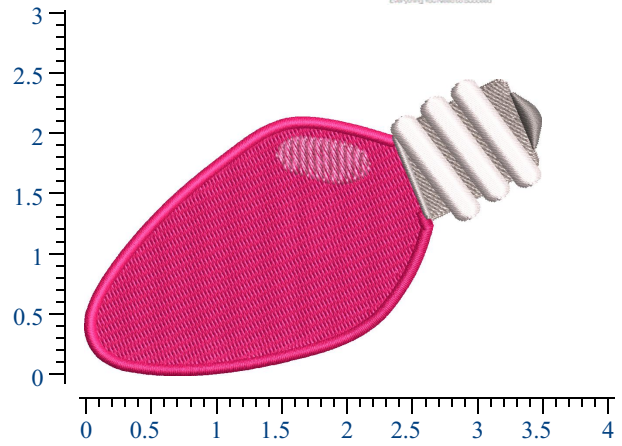

Design Details: Holiday Bulb

Dimensions: 2.39H X 3.50W In

Stitch Count: 7,264

For best results we recommend using **GUNOLD**  stabilizer

Thread Manufacturer(s): Gunold Poly 40

Color Information

Color 1:   
Color 2:   
Color 3:   
Color 4:   
Color 5:   
Color 6: