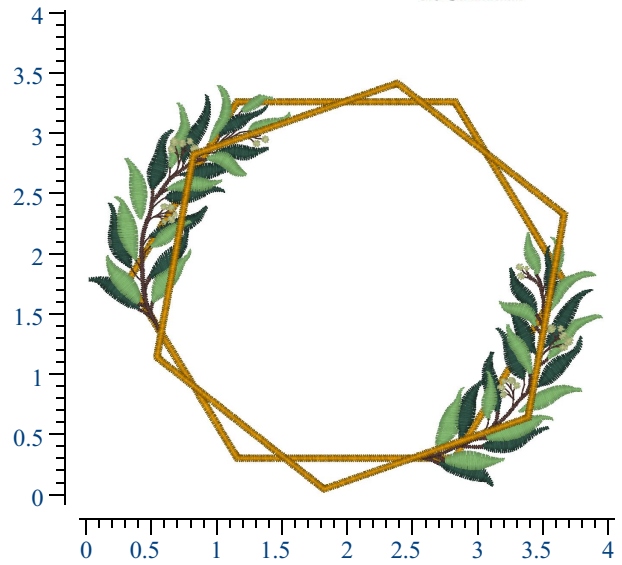

Design Details: Hexagon Frame  
 Dimensions: 3.39H X 4.00W In  
 Stitch Count: 8,840

For best results we recommend using **GUNOLD®** stabilizer

Thread Manufacturer(s): Gunold Poly 40

Color Information

Color 1:	61024
Color 2:	61208
Color 3:	61453
Color 4:	61059
Color 5:	61104
Color 6:	61208
Color 7:	61453
Color 8:	61059
Color 9:	61104
Color 10:	61024