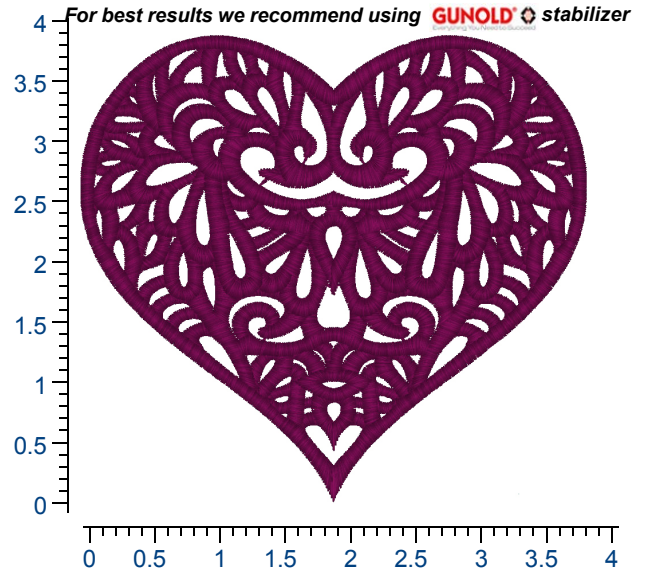

Design Details: Heart FSL

Dimensions: 3.68H X 4.00W In

Stitch Count: 12,027

Thread Manufacturer(s): Gunold Poly 40

[Color Information](#)

Color 1:

Comment 1: