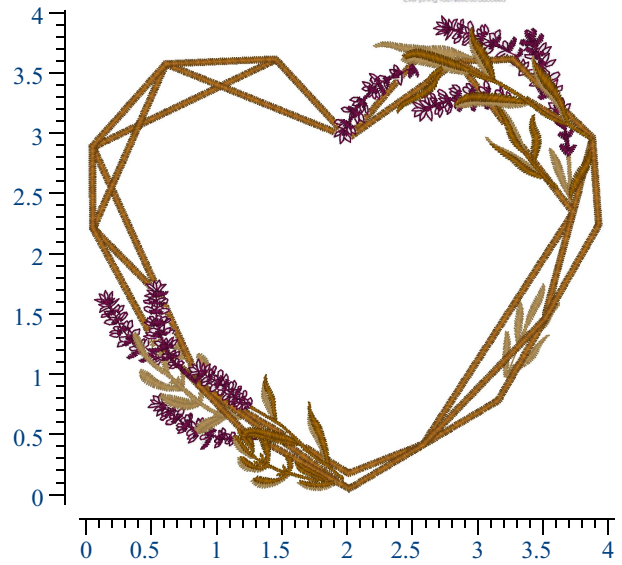

Design Details: Heart Frame

Dimensions: 3.90H X 4.00W In

Stitch Count: 13,984

For best results we recommend using **GUNOLD**<sup>®</sup> stabilizer

Thread Manufacturer(s): Gunold Poly 40

Color Information

Color 1:	61122
Color 2:	61372
Color 3:	61122
Color 4:	61375
Color 5:	61122
Color 6:	61374
Color 7:	61122