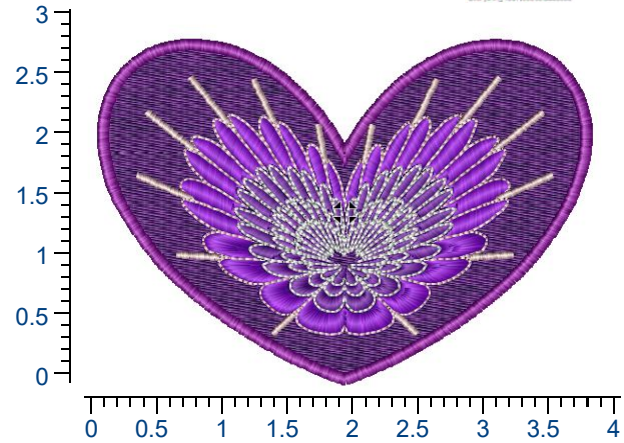

Design Details:

Dimensions: 2.93H X 4.00W In

Stitch Count: 24062

For best results we recommend using **GUNOLD®**

Thread Manufacturer(s): Gunold Poly 40

Color Information

Color 1:	61195
Color 2:	61122
Color 3:	61411
Color 4:	61068
Color 5:	61411
Color 6:	61068
Color 7:	61122
Color 8:	61002
Color 9:	61122
Color 10:	61002