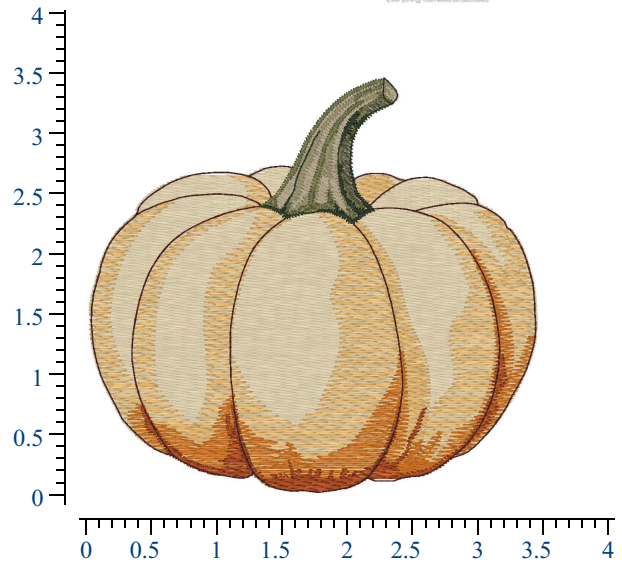

Design Details: Ghost Pumpkin

Dimensions: 3.40H X 3.50W In

Stitch Count: 16,977

For best results we recommend using **GUNOLD**  stabilizer

Thread Manufacturer(s): Madeira Polyneon 40

Color Information

Color 1:	1622
Color 2:	1626
Color 3:	1763
Color 4:	1621
Color 5:	1999
Color 6:	1738
Color 7:	1969
Color 8:	1535
Color 9:	1568
Color 10:	1905