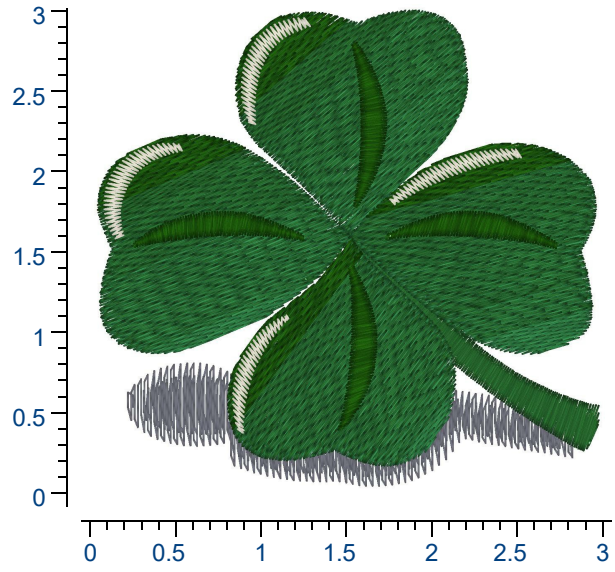

Design Details: Four Leaf Clover

Dimensions: 2.96H X 3.00W In

Stitch Count: 11,679

For best results we recommend using **GUNOLD**  stabilizer

Thread Manufacturer(s): Gunold Poly 40

Color Information

Color 1:	61356
Color 2:	16051
Color 3:	61101
Color 4:	16051
Color 5:	61174
Color 6:	61071