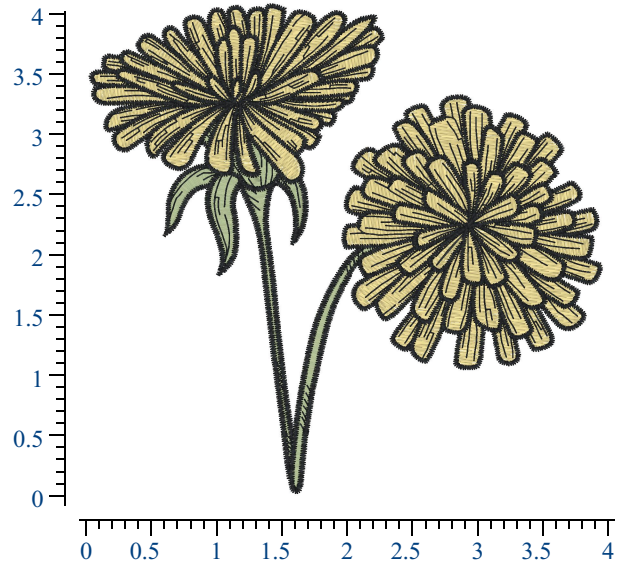

For best results we recommend using **GUNOLD** stabilizer

Design Details: Flower - Yellow

Dimensions: 4.00H X 4.00W In

Stitch Count: 23,721

Thread Manufacturer(s): Gunold Poly 40

Color Information

Color 1:	61047
Color 2:	61005
Color 3:	61066
Color 4:	61005
Color 5:	61047
Color 6:	61005
Color 7:	61066
Color 8:	61005