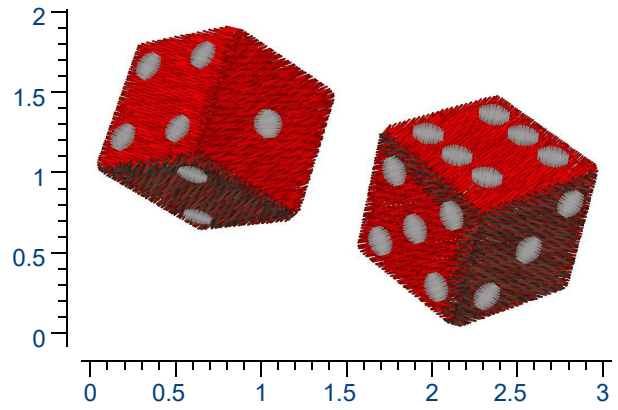

Design Details: Dice

Dimensions: 1.87H X 3.00W In

Stitch Count: 6,328

For best results we recommend using **GUNOLD®** stabilizer

Thread Manufacturer(s): Gunold Poly 40

Color Information

Color 1:
Color 2:
Color 3:
Color 4:
Color 5:
Color 6:
Color 7:
Color 8: