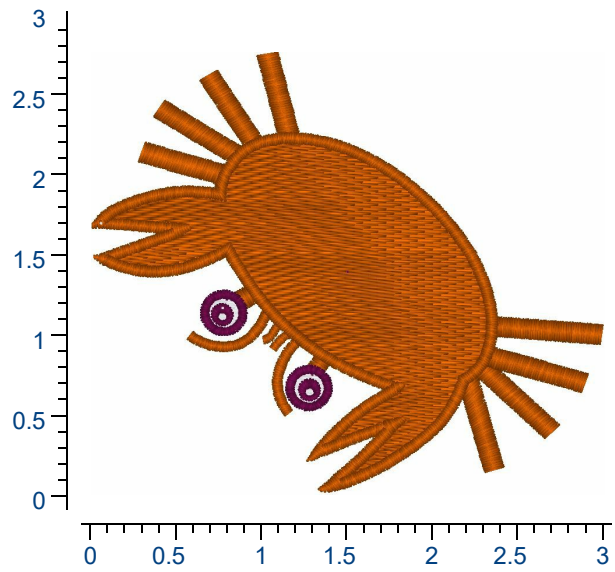

For best results we recommend using **GUNOLD® stabilizer**

Design Details: Crab

Dimensions: 2.69H X 3.00W In

Stitch Count: 6,071

Thread Manufacturer(s): Gunold Poly 40

Color Information

Color 1:
Color 2:
Color 3:
Color 4:
Color 5: