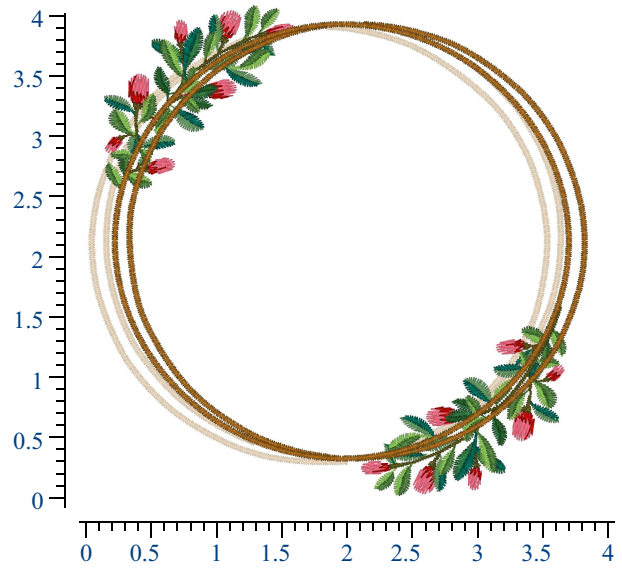

Design Details: Circle Frame

Dimensions: 4.00H X 3.89W In

Stitch Count: 11,931

For best results we recommend using **GUNOLD** stabilizer

Thread Manufacturer(s): Gunold Poly 40

Color Information

Color 1:	61082
Color 2:	61396
Color 3:	61533
Color 4:	61101
Color 5:	16051
Color 6:	61049
Color 7:	61448
Color 8:	61510
Color 9:	61452
Color 10:	61176
Color 11:	61396
Color 12:	61533
Color 13:	61101
Color 14:	16051
Color 15:	61049
Color 16:	61448
Color 17:	61510
Color 18:	61452
Color 19:	61176
Color 20:	61375