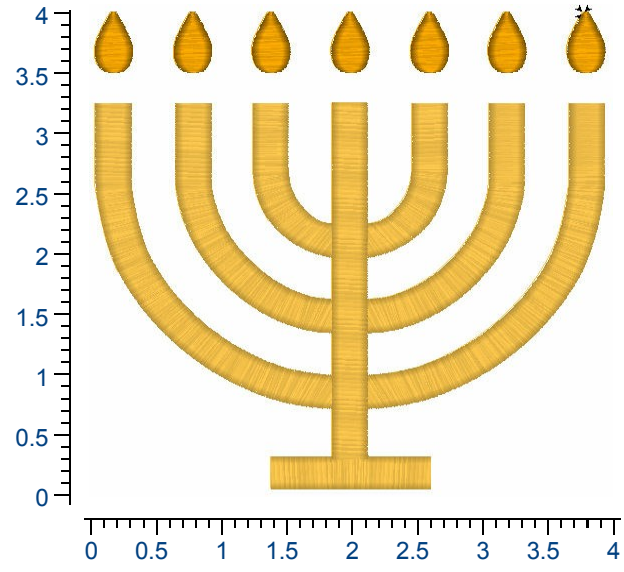

Design Name: Candelabra

Dimensions: 3.96H X 4.00W In

Stitch Count: 4511

For best results we recommend using **GUNOLD**  stabilizer

Thread Manufacturer(s): Gunold Poly 40

[Color Information](#)

Color 1:

Comment 1: